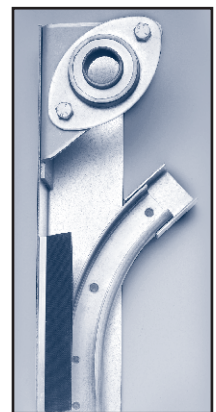

Side seals standard.

WEATHERTITE DOORS DROP INTO ALL EXISTING 3/4" TRACK CONFIGURATIONS.

TODCO reserves the right to change product specifications at any time without notice.
© 2024 TODCO. All rights reserved.