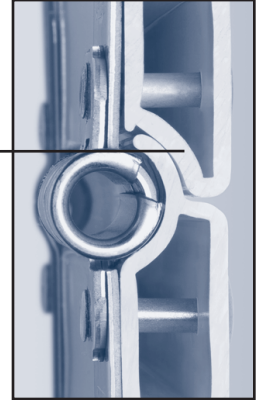

Tough double-wall panels are extruded in one piece for added strength.

Adjustable top fixtures plus rubber head seal provide tight seal at top of door.

Three rows of center hinges standard on panels 73" or wider.

No thru rivets on center hinges. Gives the door a smooth surface for an automotive quality paint finish and/or excellent decal adhesion.

Aluminum reinforcement straps required for door openings in excess of 87" wide.

Standard bottom seal for weather protection.

Unique joint configuration forces water flow downward, while keeping door panels properly aligned and rigid.

Horizontal reinforcement ribs add to the strength.